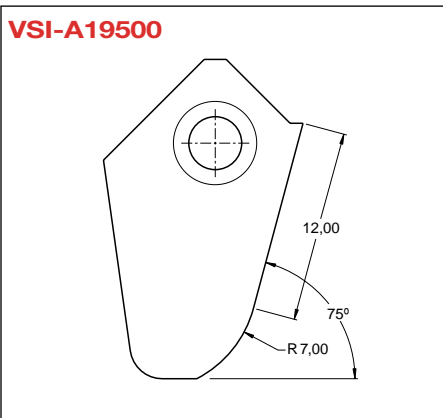

VSI-A19400

VSI-A19800

VSI-A23526
or Reference
VSC-Aurora
intake

VSI-A19500

VSI-A19900

VSI-23626
or Reference
VSC-Aurora
exhaust