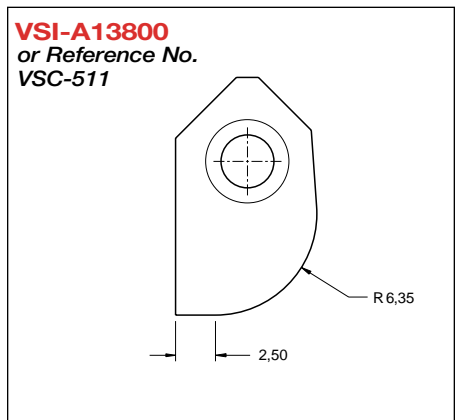

SGM/VGS Cutter Inserts

VSI-A03150

VSI-A11326

VSI-A12124

VSI-A03640

VSI-A11430

VSI-A13800
or Reference No.
VSC-511

VSI-A11138