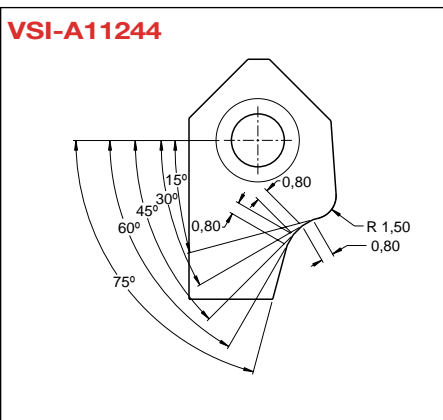

VSI-A14100
or Reference No.
VSC-512