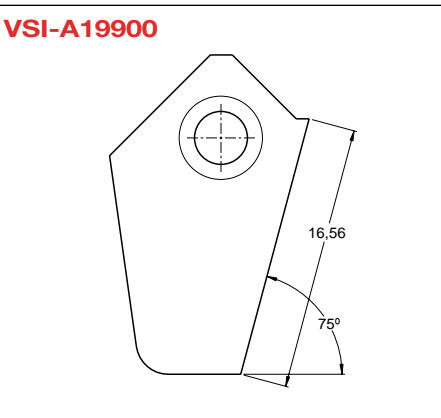

VSI-A19400

VSI-A19800

VSI-A23526
or Reference
VSC-Aurora
intake

VSI-A19500

VSI-A19900

VSI-23626
or Reference
VSC-Aurora
exhaust