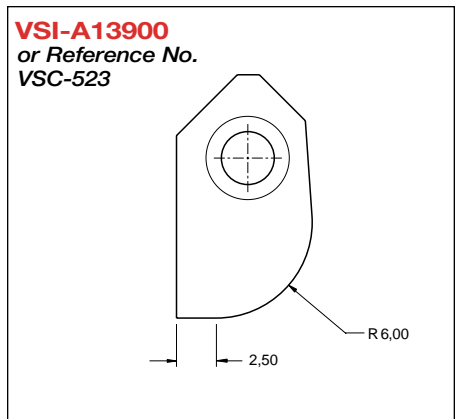

VSI-A14000
or Reference No.
VSC-527